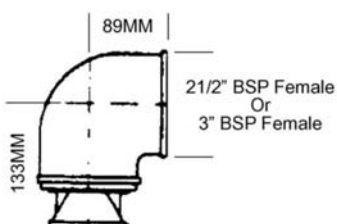

Foam Spreaders