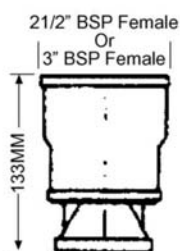

Taper Foam Inlet